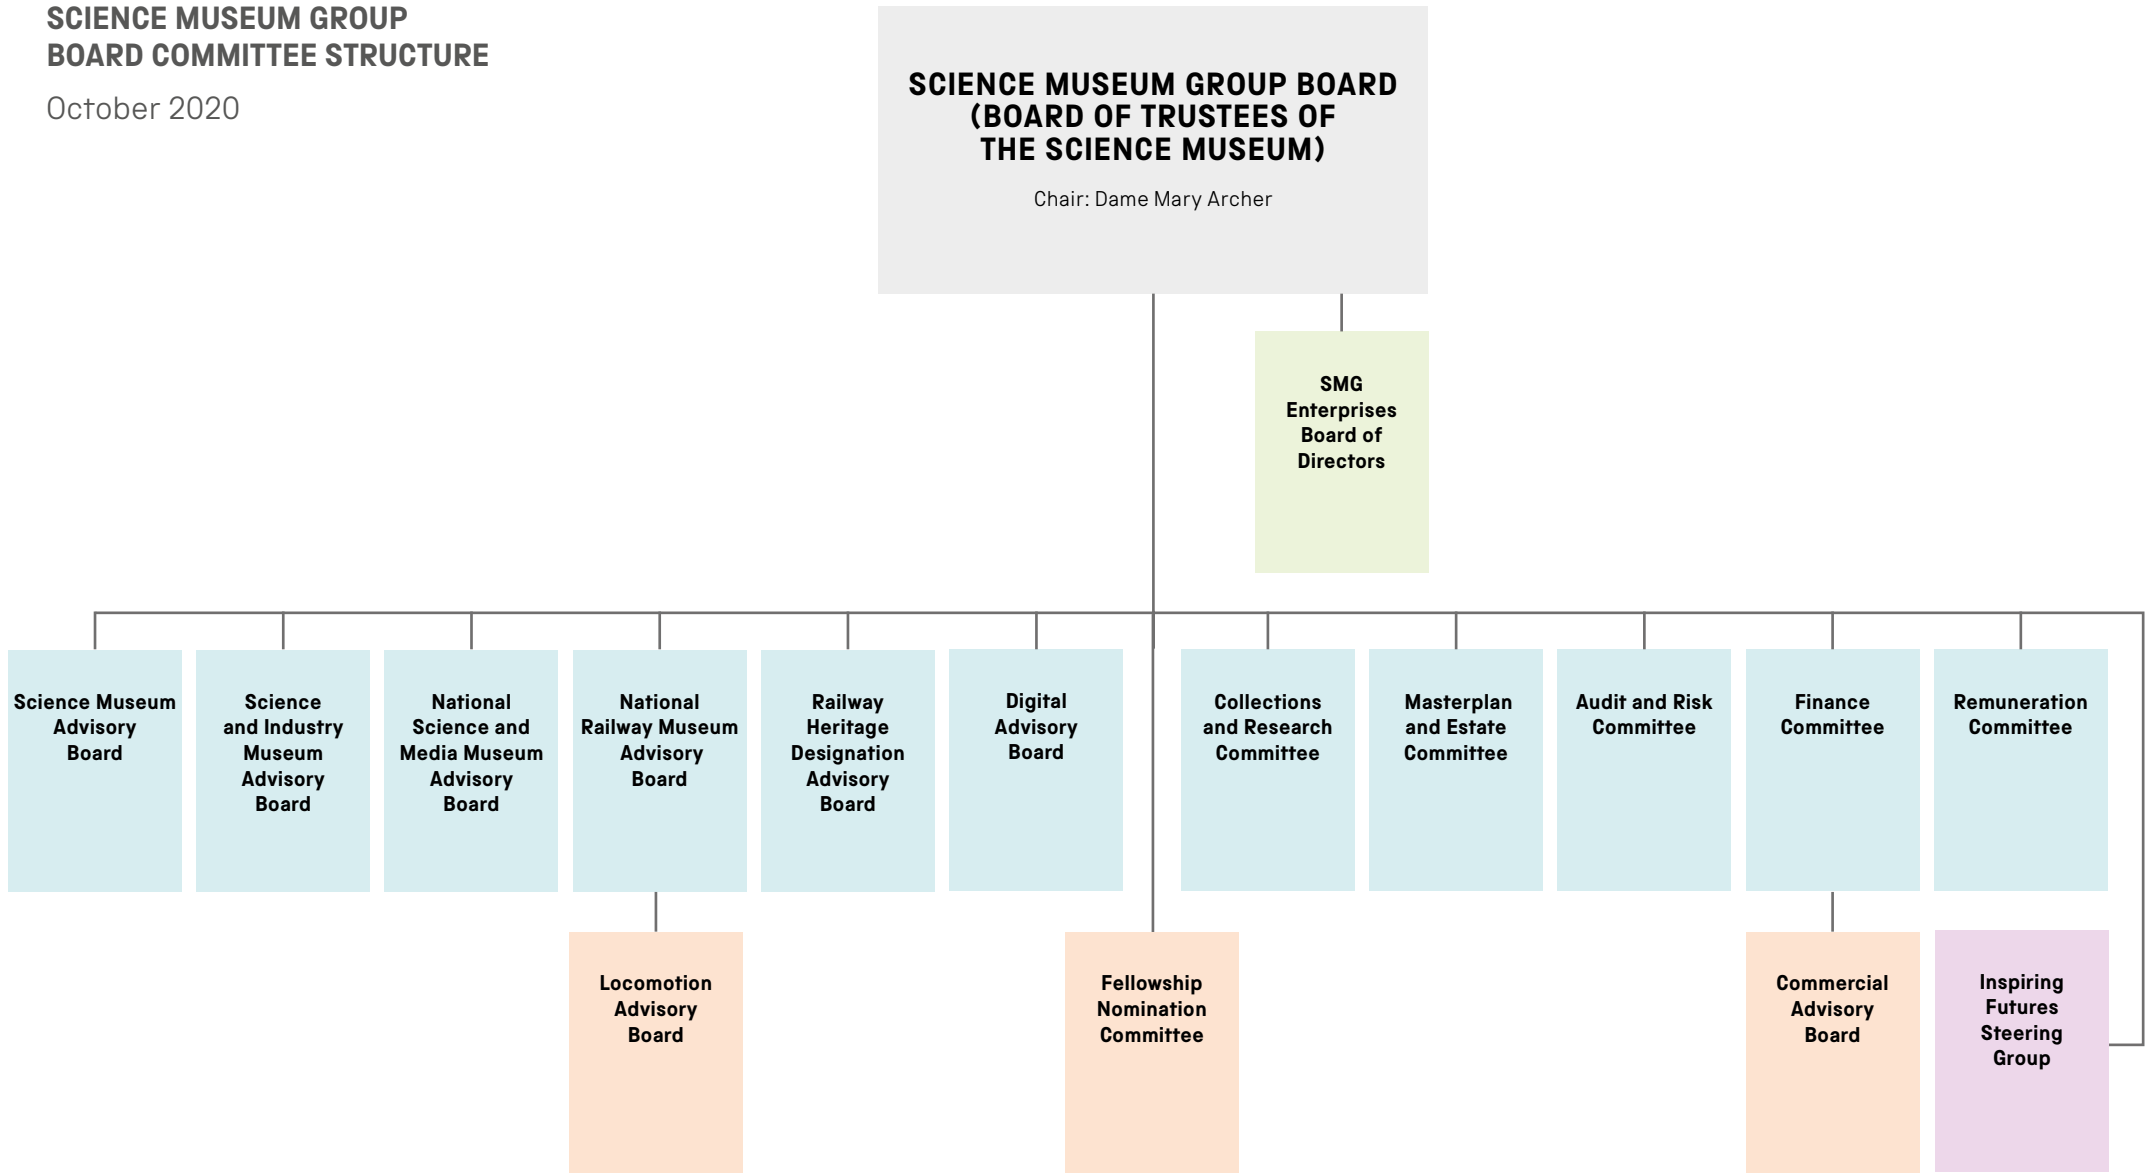

SCIENCE MUSEUM GROUP BOARD COMMITTEE STRUCTURE

October 2020

- Formal subcommittee of SMG
- Standing, task-specific group, not a formal subcommittee
- Time-limited, task-specific group, not a formal subcommittee
- Other committee or group, not a formal subcommittee