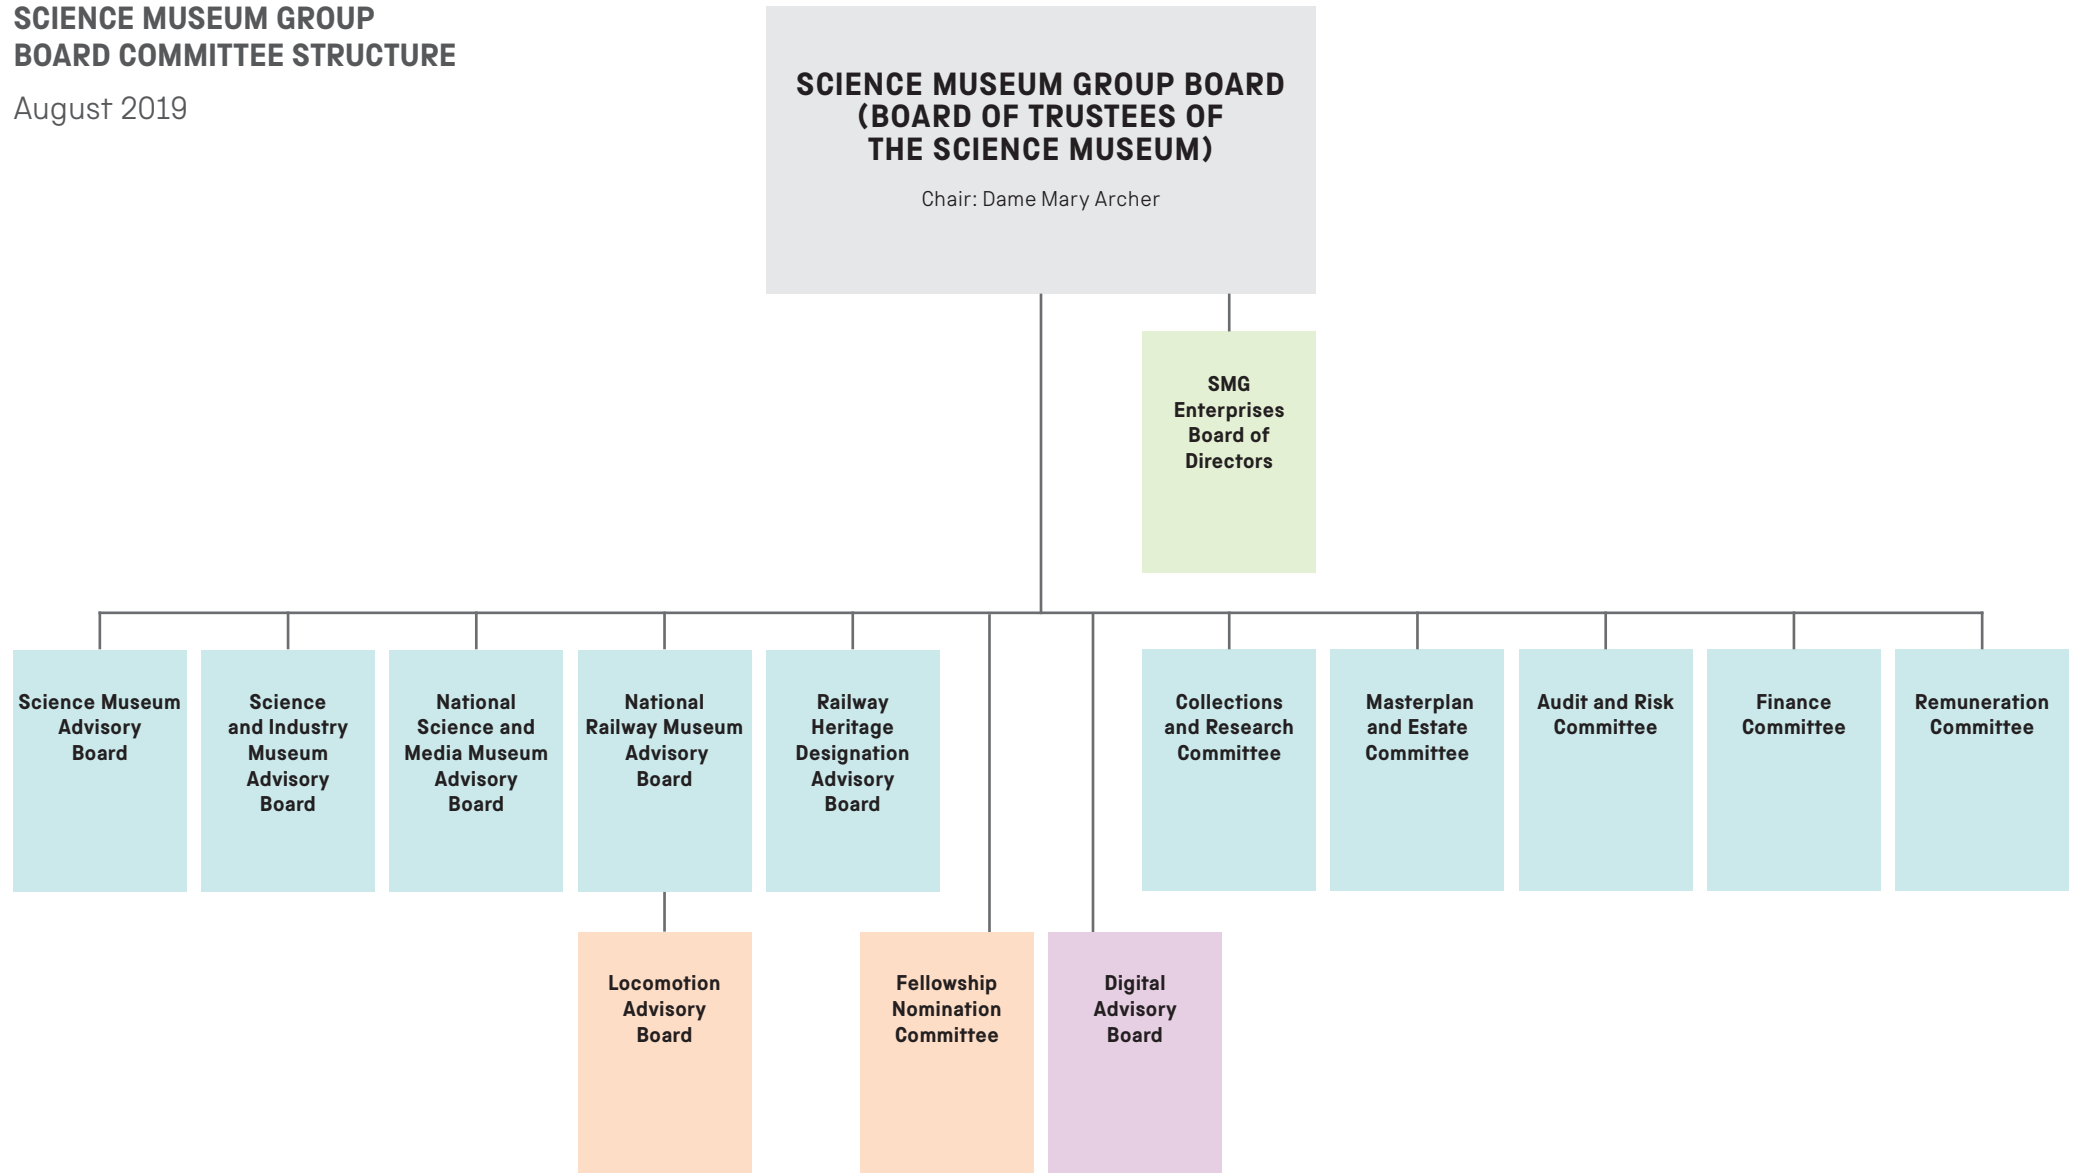

# SCIENCE MUSEUM GROUP BOARD COMMITTEE STRUCTURE

August 2019

-  Formal subcommittee of SMG
-  Standing, task-specific group, not a formal subcommittee
-  Time-limited, task-specific group, not a formal subcommittee
-  Other committee or group, not a formal subcommittee