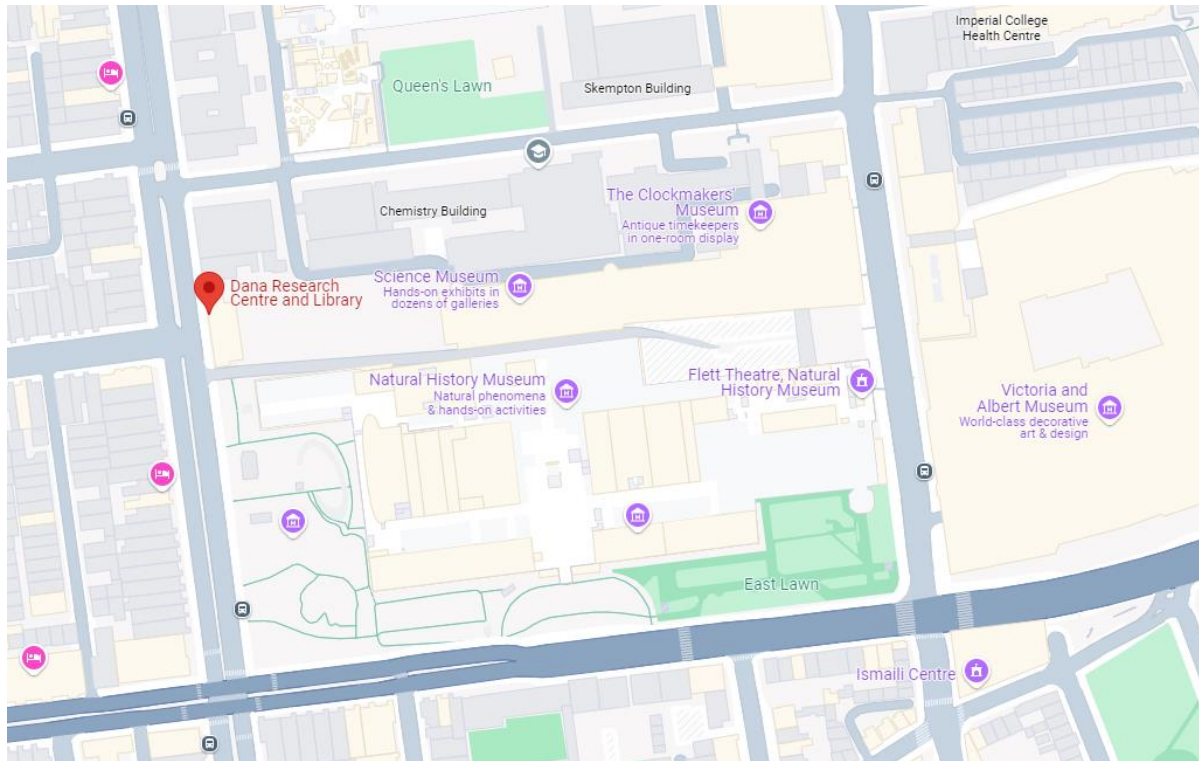

Dana Research Centre and Library

165 Queen's Gate, South Kensington, London SW7 5HD

<https://maps.app.goo.gl/1ui9Mzth2D4T3eCv8>

The conference will take place in **Dana Study and Dana Studio** on floor 1 of the Dana Research Centre:

1

M

0/-1

Keynote and film screening Monday night:

Cine Lumiere, French Institute

17 Queensberry Pl, South Kensington, London SW7 2DW

Places to eat in South Kensington:

Cafes/Fast Food/Grab and Go	Price range	Address	what3words
54 The Sandwich Shop	£	54 Gloucester Rd, South Kensington, London SW7 4QT	///acted.pram.erase
The Sushi Co - Kensington	£	58 Old Brompton Rd, South Kensington, London SW7 3DY	///moth.leaned.path

Restaurants	Price range	Address	what3words
Quinta	£	18 Bute St, South Kensington, London SW7 3EX	///staple.tribes.fund
Comptoir Libanais	££	77a Gloucester Rd, South Kensington, London SW7 4SS	///often.actor.appear
Coco Momo	££	25 Gloucester Rd, South Kensington, London SW7 4PL	///kind.cling.spine

Supermarkets/convenience stores	Price range	Address	what3words
Sainsburys	£	158a Cromwell Rd, London SW7 4EJ	///packet.axed.logic
Tesco Express	£	87-93 Gloucester Rd, South Kensington, London SW7 4SS	///sleepy.spins.shovels
Tesco Express	£	50-52 Old Brompton Rd, South Kensington, London SW7 3DY	///fame.season.tables