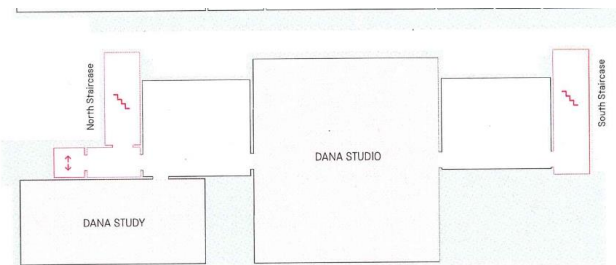

The conference will take place in **Dana Study and Dana Studio** on floor 1 of the Dana Research Centre:

1

M

0/-1