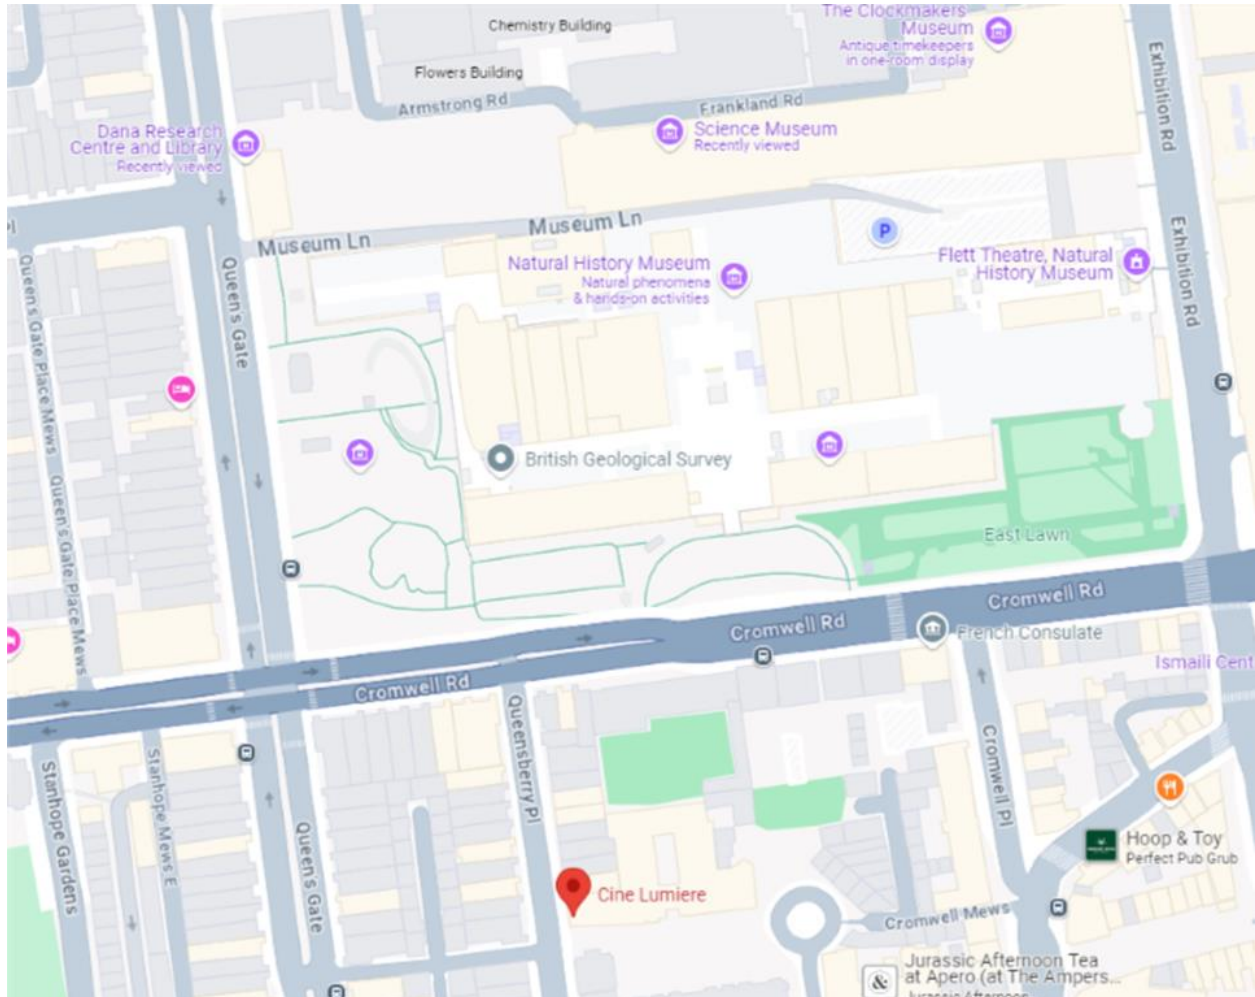

Dana Research Centre and Library

165 Queen's Gate, South Kensington, London SW7 5HD

<https://maps.app.goo.gl/1ui9Mzth2D4T3eCv8>

The conference will take place in **Dana Study and Dana Studio** on floor 1 of the Dana Research Centre:

1

M

0/-1

Keynote and film screening Monday night:

Cine Lumiere, French Institute

17 Queensberry Pl, South Kensington, London SW7 2DW

Places to eat in South Kensington:

Cafes/Fast Food/Grab and Go	Price range	Address	what3words
54 The Sandwich Shop	£	54 Gloucester Rd, South Kensington, London SW7 4QT	///acted.pram.erase
The Sushi Co - Kensington	£	58 Old Brompton Rd, South Kensington, London SW7 3DY	///moth.leaned.path

Restaurants	Price range	Address	what3words
Quinta	£	18 Bute St, South Kensington, London SW7 3EX	///staple.tribes.fund
Comptoir Libanais	££	77a Gloucester Rd, South Kensington, London SW7 4SS	///often.actor.appear
Coco Momo	££	25 Gloucester Rd, South Kensington, London SW7 4PL	///kind.cling.spine

Supermarkets/convenience stores	Price range	Address	what3words
Sainsburys	£	158a Cromwell Rd, London SW7 4EJ	///packet.axed.logic
Tesco Express	£	87-93 Gloucester Rd, South Kensington, London SW7 4SS	///sleepy.spins.shovels
Tesco Express	£	50-52 Old Brompton Rd, South Kensington, London SW7 3DY	///fame.season.tables